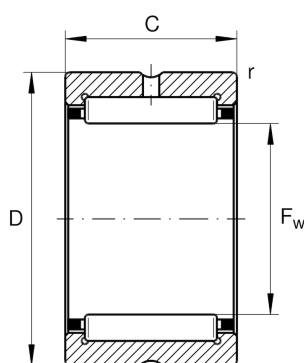

**RNA4910-XL**

Radial roller bearing

Schaeffler ID:
0506220130000

Radial roller bearing RNA..-XL

X-life

Technical information

**Main Dimensions & Performance Data**

F_w	58 mm	Under roller diameter
D	72 mm	Outside diameter
B	22 mm	Width
C_r	53,000 N	Basic dynamic load rating, radial
C_{0r}	80,000 N	Basic static load rating, radial
C_{ur}	14,100 N	Fatigue load limit, radial
n_G	7,800 1/min	Limiting speed
$n_{G \text{ Grease}}$	4,650 1/min	Limiting speed for grease lubrication
n_{gr}	4,350 1/min	Reference speed
	167.5 g	Weight

Dimensions

r_{\min}	0.6 mm	Minimum chamfer dimension
C	22 mm	Width, outer ring

Temperature range

T_{\min}	-30 °C	Operating temperature min.
T_{\max}	120 °C	Operating temperature max.